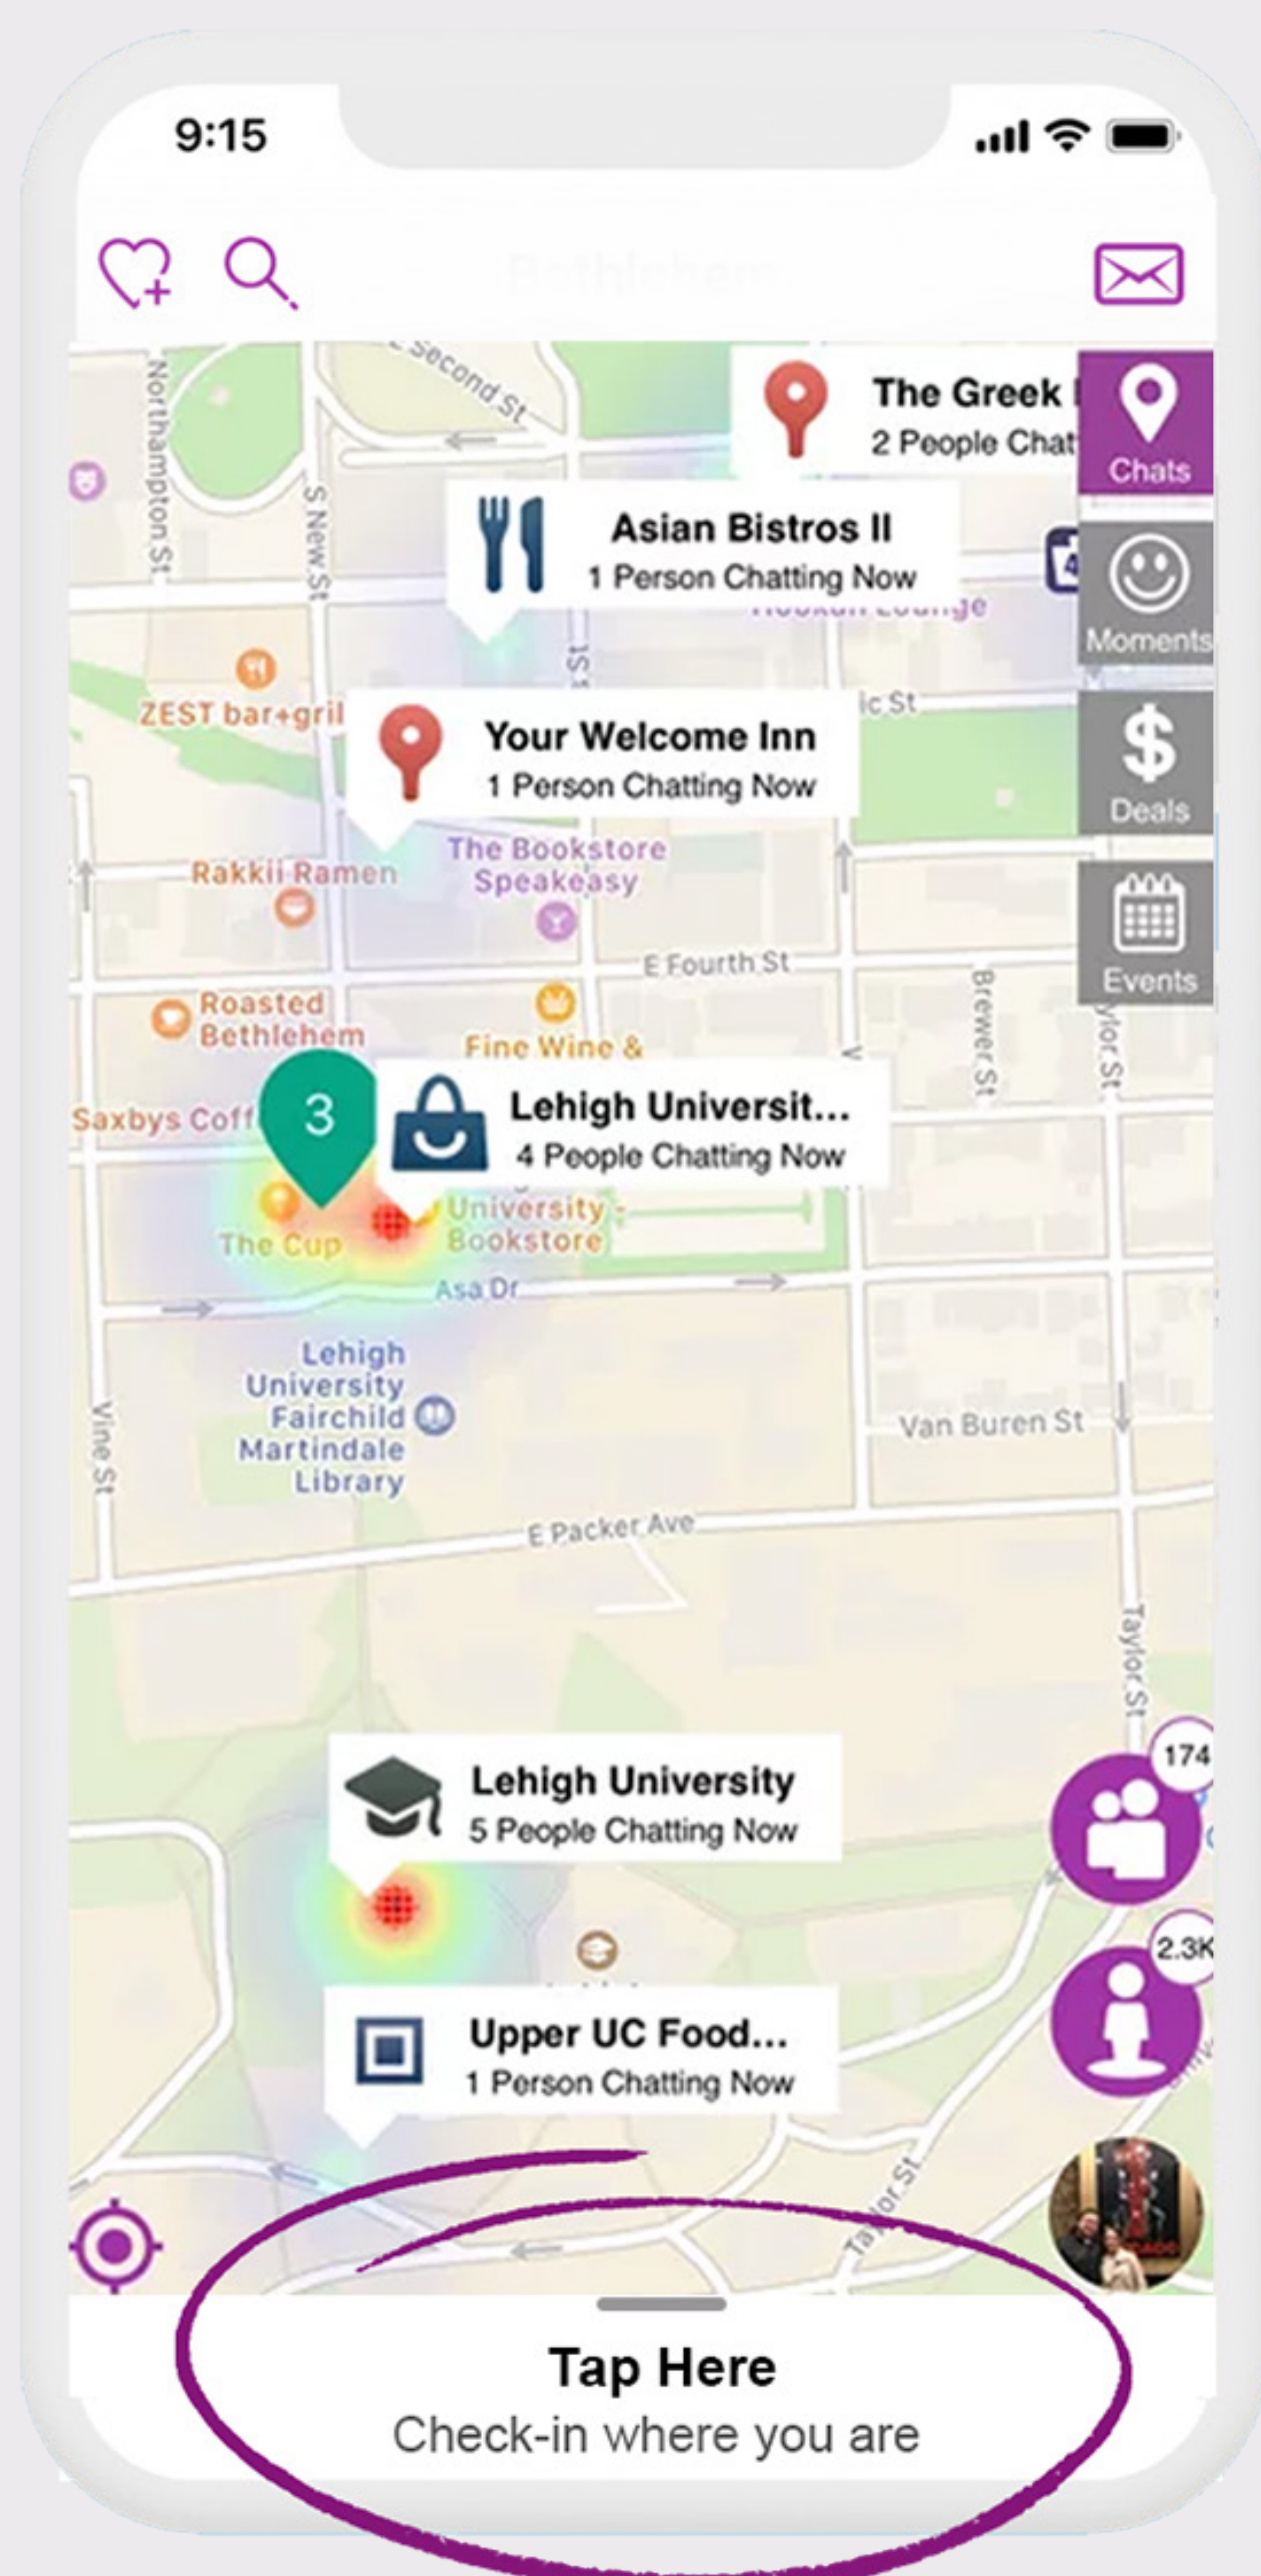

For Your Safety We Are On UBMe!

Check-in From Your Car Using UBMe App To Safely Communicate With Us!

USING UBME app will allow you to: check-in upon arrival from the safety of your own vehicle and privately message us to let us know you are outside, as well as receive real-time updates from us.

Step 1. Download  **FREE UBMe app ahead of time.**

Step 2. Check-in when you arrive

CHECK-IN

Step 3. Tap green contact button to privately message us and let us know you are outside

COMMUNICATE