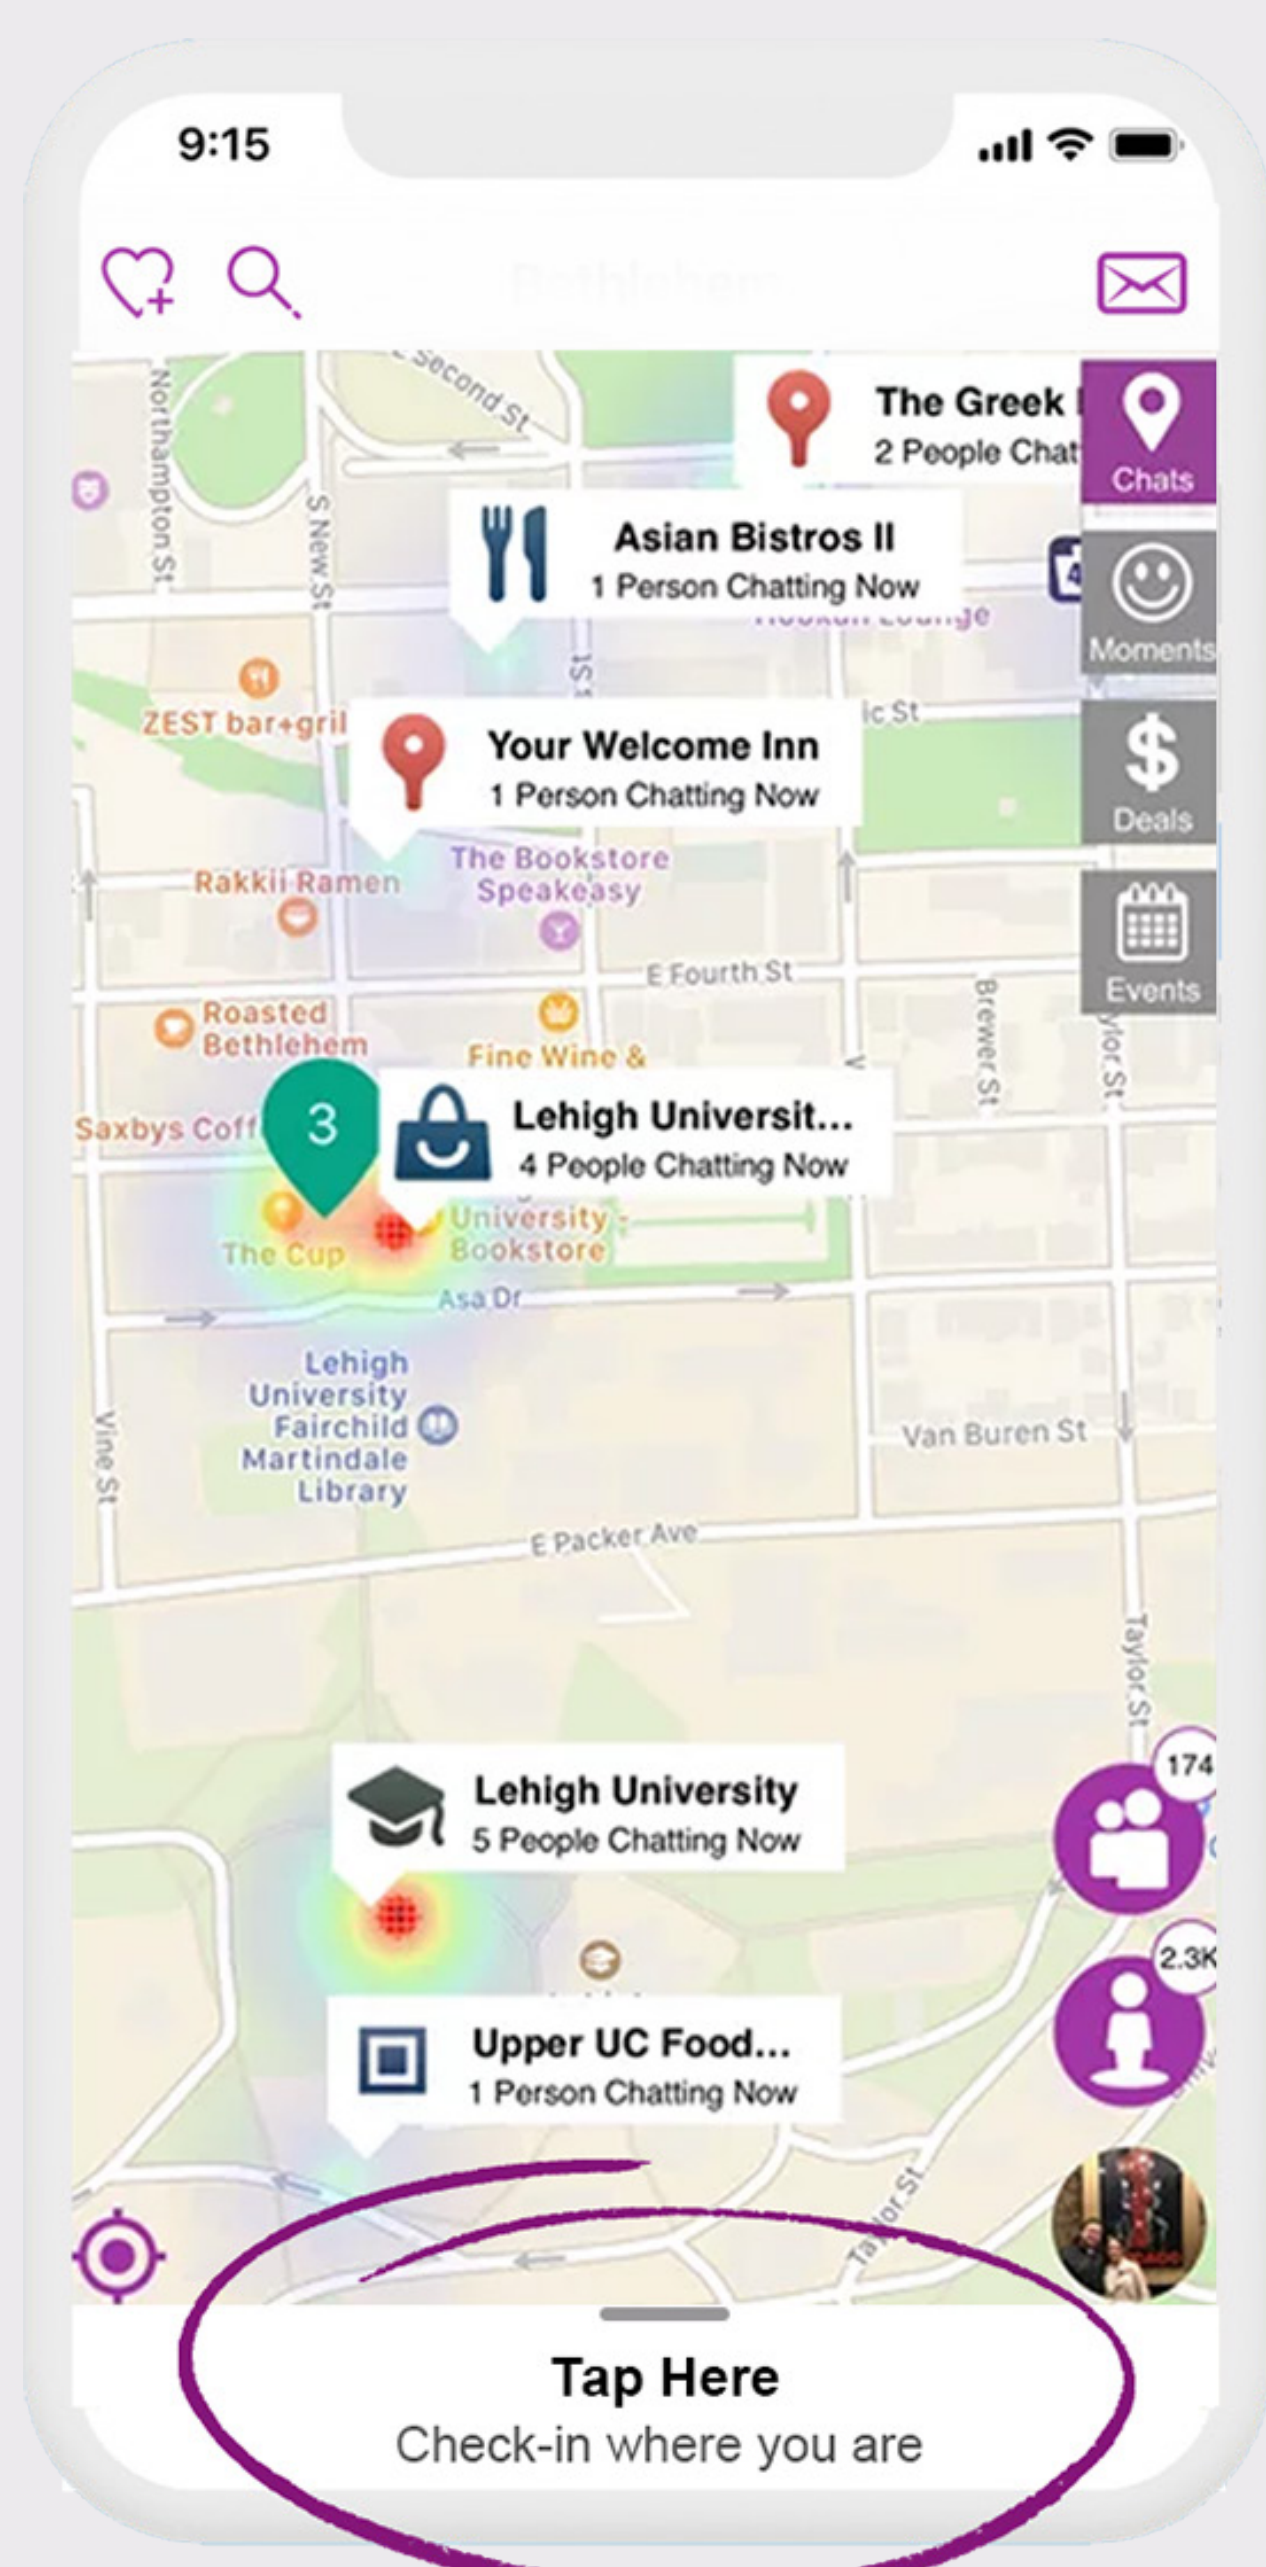

# Check-in From Your Car Using UBMe App To Safely Communicate With Us!

**USING UBME app will allow you to:** check-in upon arrival from the safety of your own vehicle and privately message us to let us know you are outside, as well as receive real-time updates from us.

**Step 1. Download**  **FREE UBMe app ahead of time.**

**Step 2. Check-in when you arrive**

**CHECK-IN**

**Step 3. Tap green contact button to privately message us and let us know you are outside**

**COMMUNICATE**